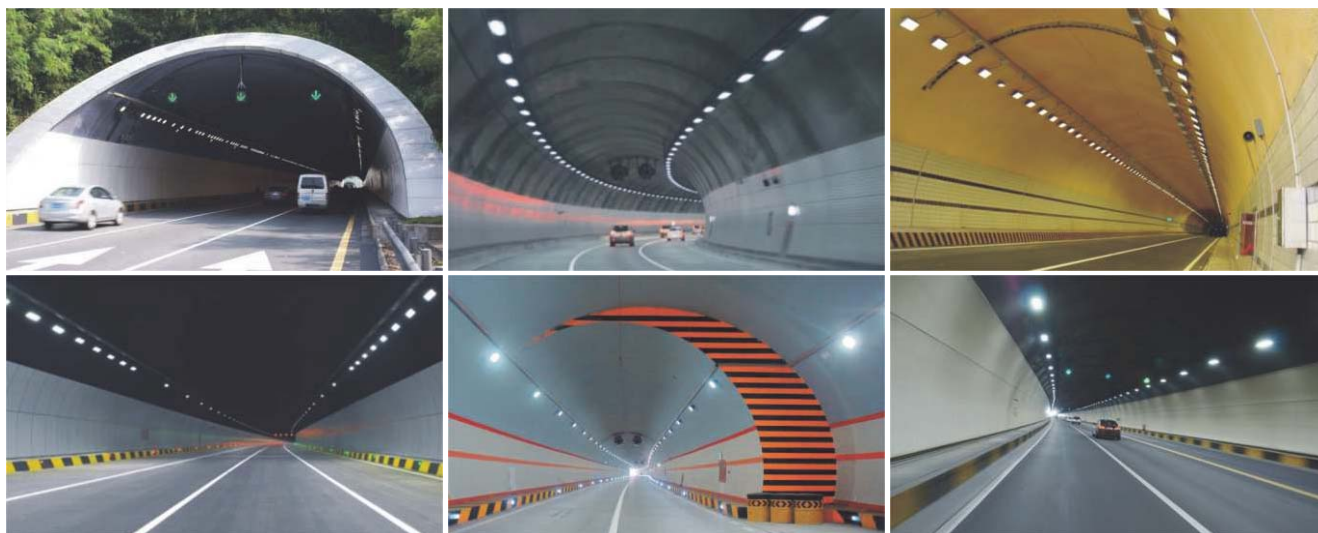

Application

Tunnel , Palaestra, Factory, Gas Station, Storehouse, Shopping Mall, Subway, Railway Station, Advertisement...