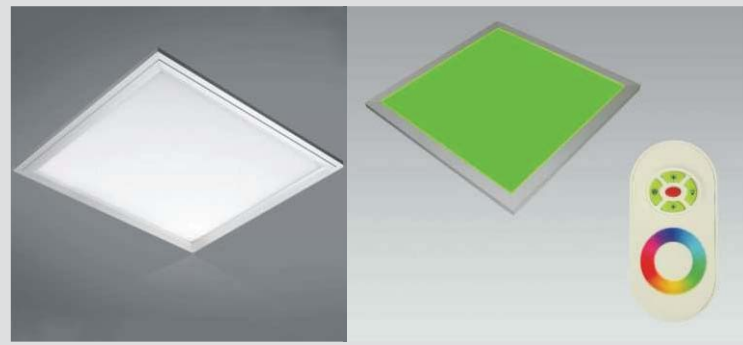

LED PANEL LIGHT

Specification

LED: SMD2835 / SMD3014

PF: >0.9

CRI: ≥70Ra

Beam Angle: 140°

Material: Aluminum housing

Life-span: ≥30000H

No.	Model No.	Power	Specification	Luminous Flux	Input Voltage	Colour Temperature
1	SL-PL-001-18W-A	18W	300*300*11mm	1300LM±10%	AC85-265V 50/60Hz	2700K~6500K
2	SL-PL-002-30W-A	30W	600*300*11mm	2100LM±10%		
3	SL-PL-003-40W-A	40W	600*600*11mm	2800LM±10%		
4	SL-PL-004-45W-A	45W	1200*300*11mm	3100LM±10%		
5	SL-PL-005-65W-A	65W	1200*600*11mm	4500LM±10%		

Remark: The lighting color can be RGB color

Application

Office Building, Hotel, Shopping Mall, Home lighting, Subway, Railway Station, Underground Parking, Factory, Home, Advertisement...